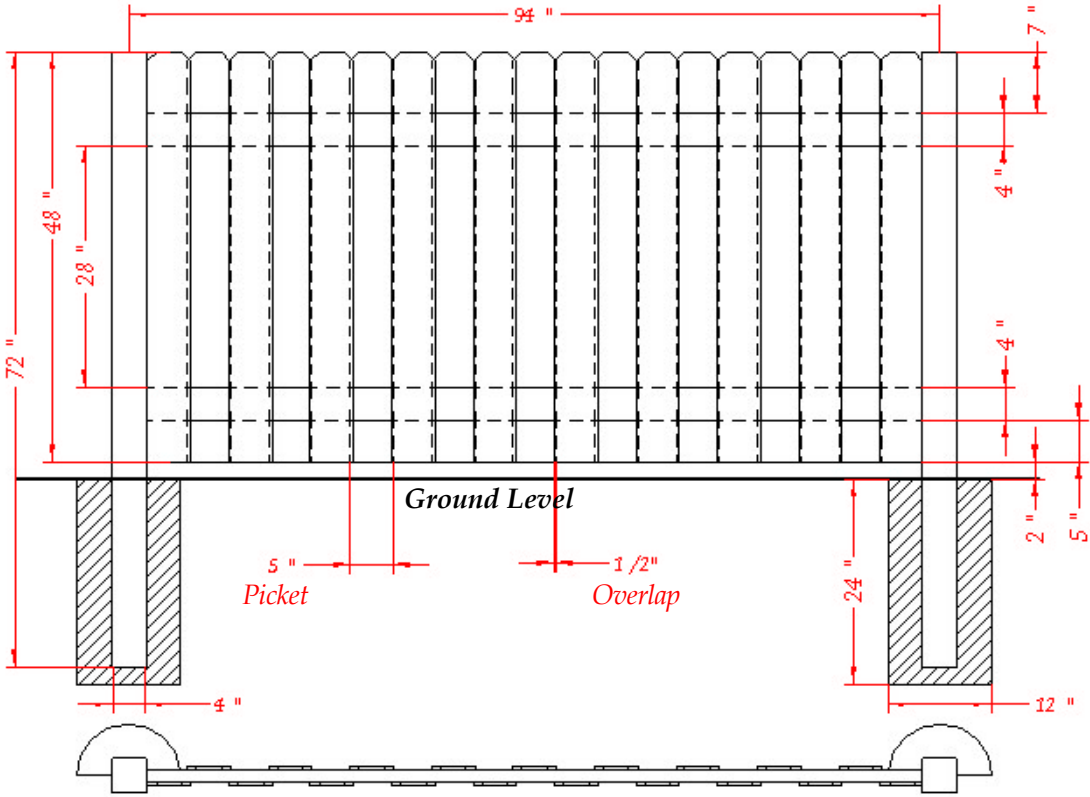

Williamsport

Neighbor Friendly Privacy Fence

48" x 94"

Williamsport

Neighbor Friendly Privacy Fence

60" x 94"

Williamsport

Neighbor Friendly Privacy Fence

72" x 94"