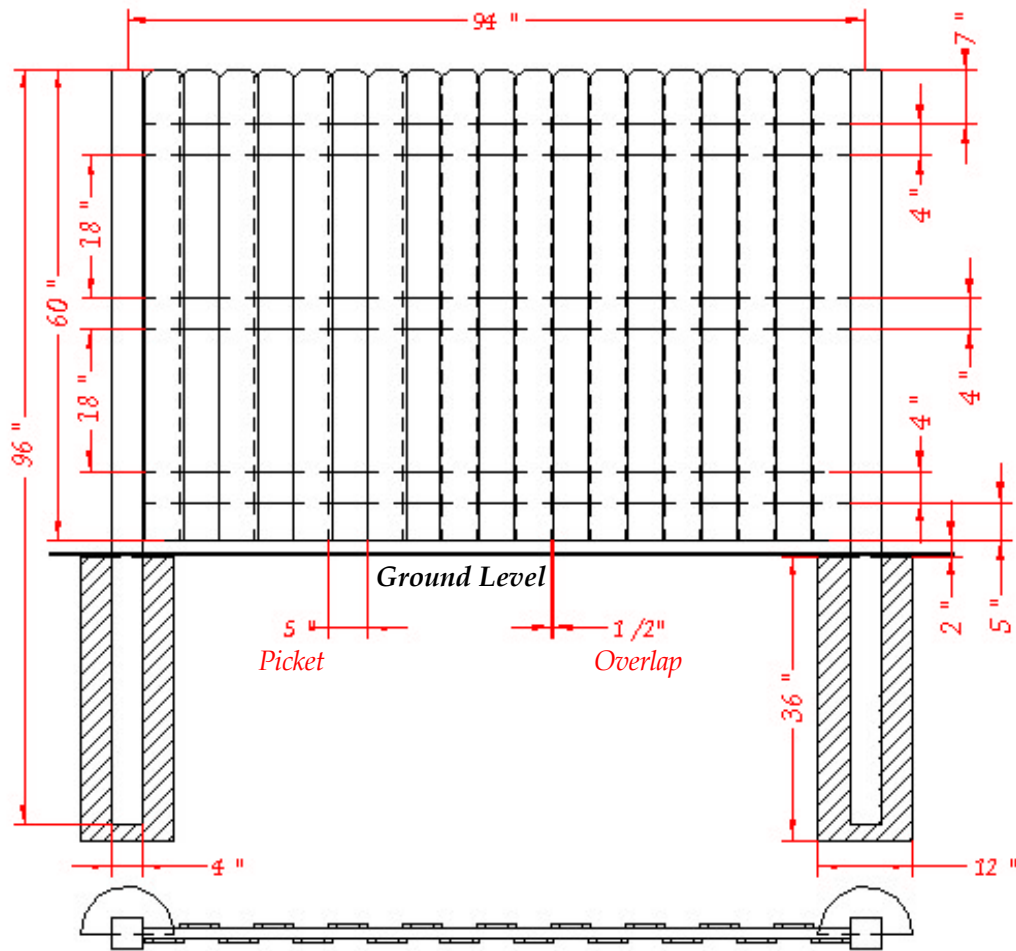

Williamsport

Neighbor Friendly Privacy Fence

48" x 94"

Williamsport

Neighbor Friendly Privacy Fence

60" x 94"

Williamsport

Neighbor Friendly Privacy Fence

72" x 94"