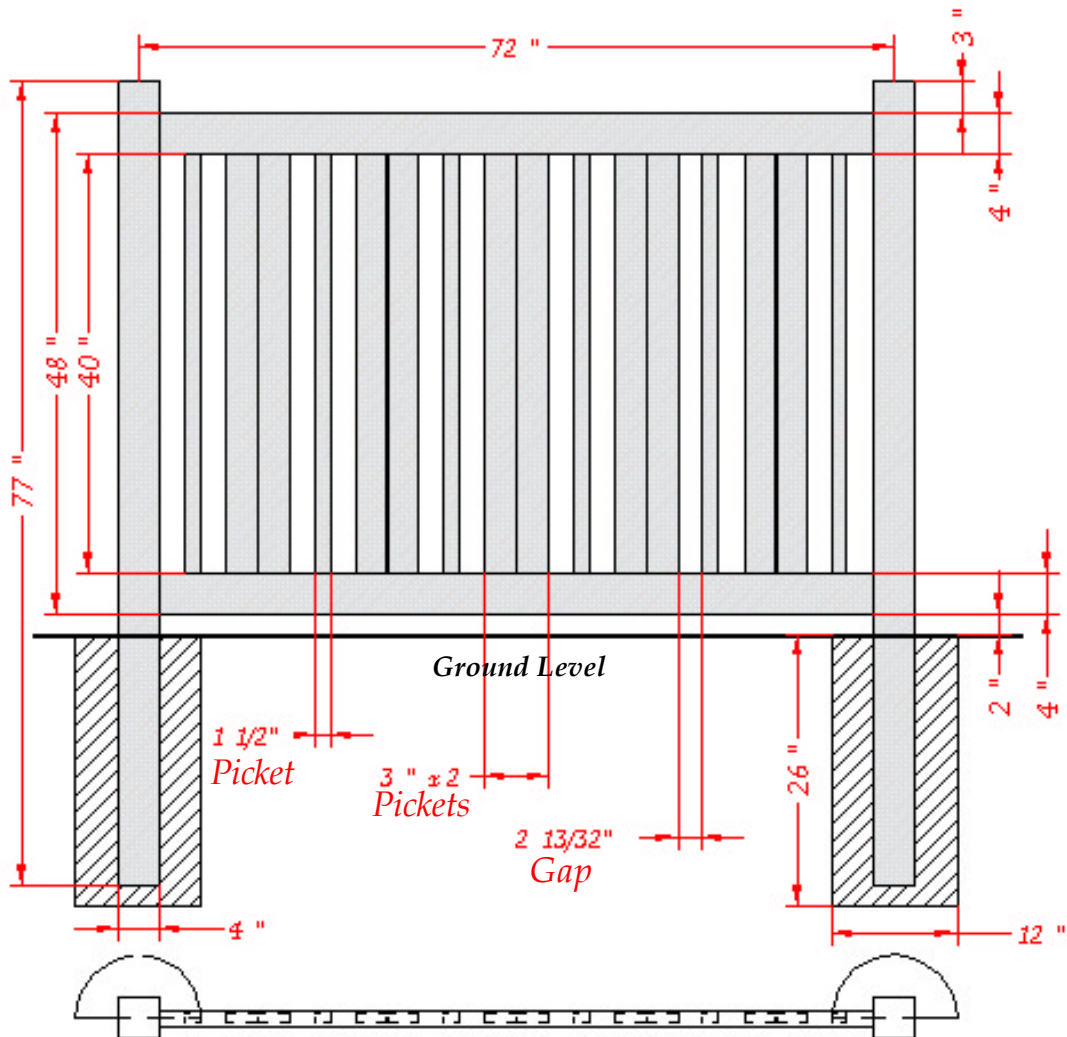

Somerset

Contemporary Fence
36" x 72"

Somerset

Contemporary Fence
48" x 72"

Somerset

Contemporary Fence
60" x 72"

Somerset

Contemporary Fence
72" x 72"