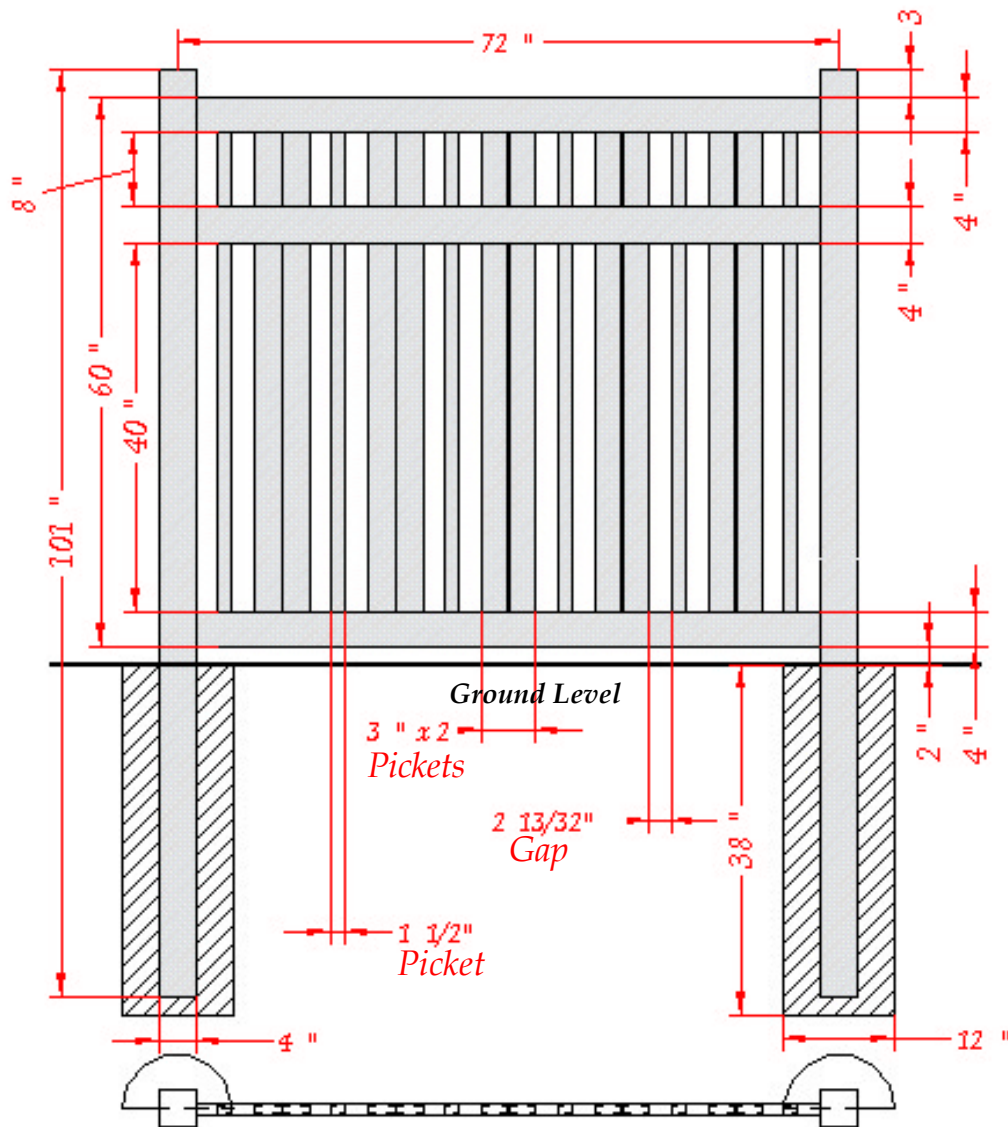

Somerset

Contemporary Fence
36" x 72"

Somerset

Contemporary Fence
48" x 72"

Somerset

Contemporary Fence
60" x 72"

Somerset

Contemporary Fence
72" x 72"