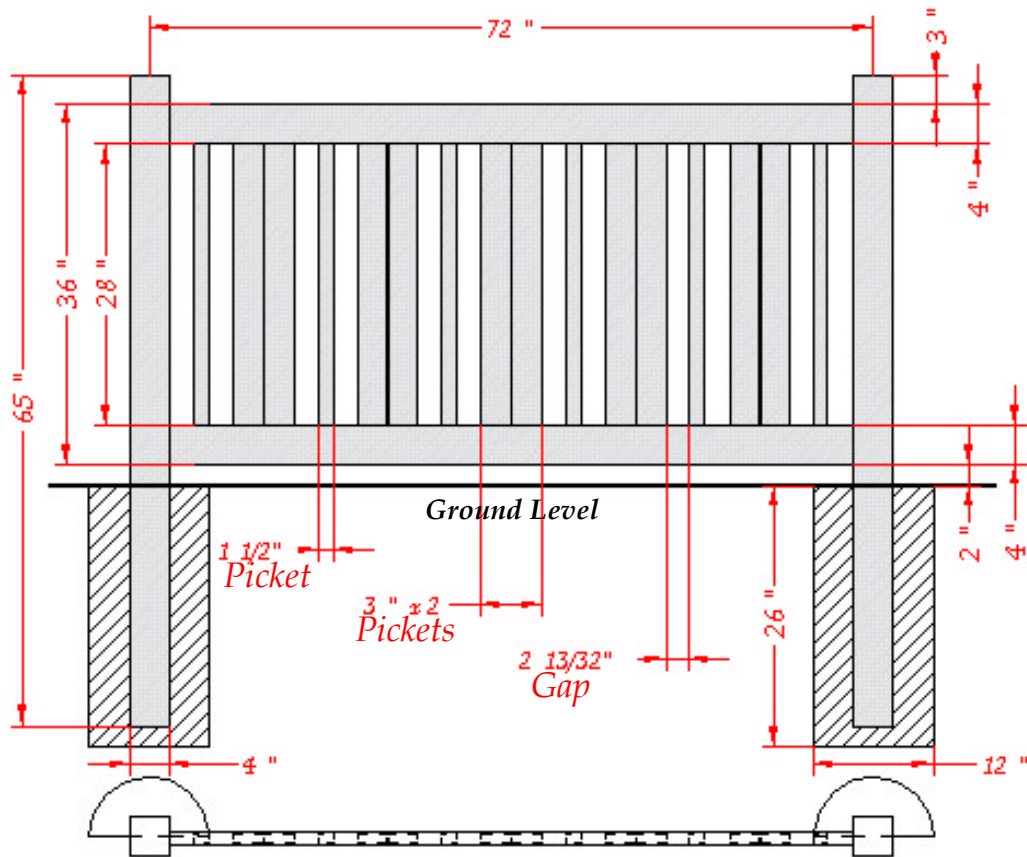

Somerset

Contemporary Fence
36" x 72"

Somerset

Contemporary Fence
48" x 72"

Somerset

Contemporary Fence
60" x 72"

Somerset

Contemporary Fence
72" x 72"