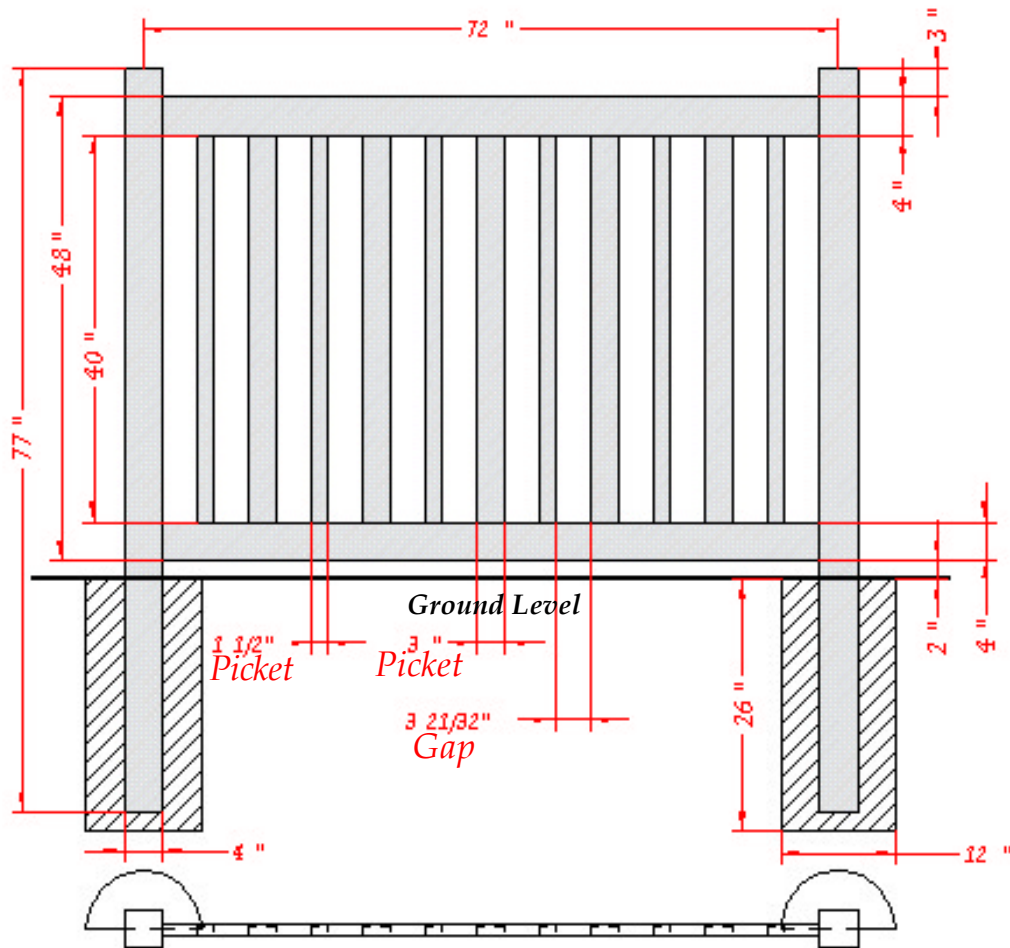

Johnstown

Contemporary Fence
48" x 72"

Johnstown

Contemporary Fence
60" x 72"

Johnstown

Contemporary Fence
72" x 72"