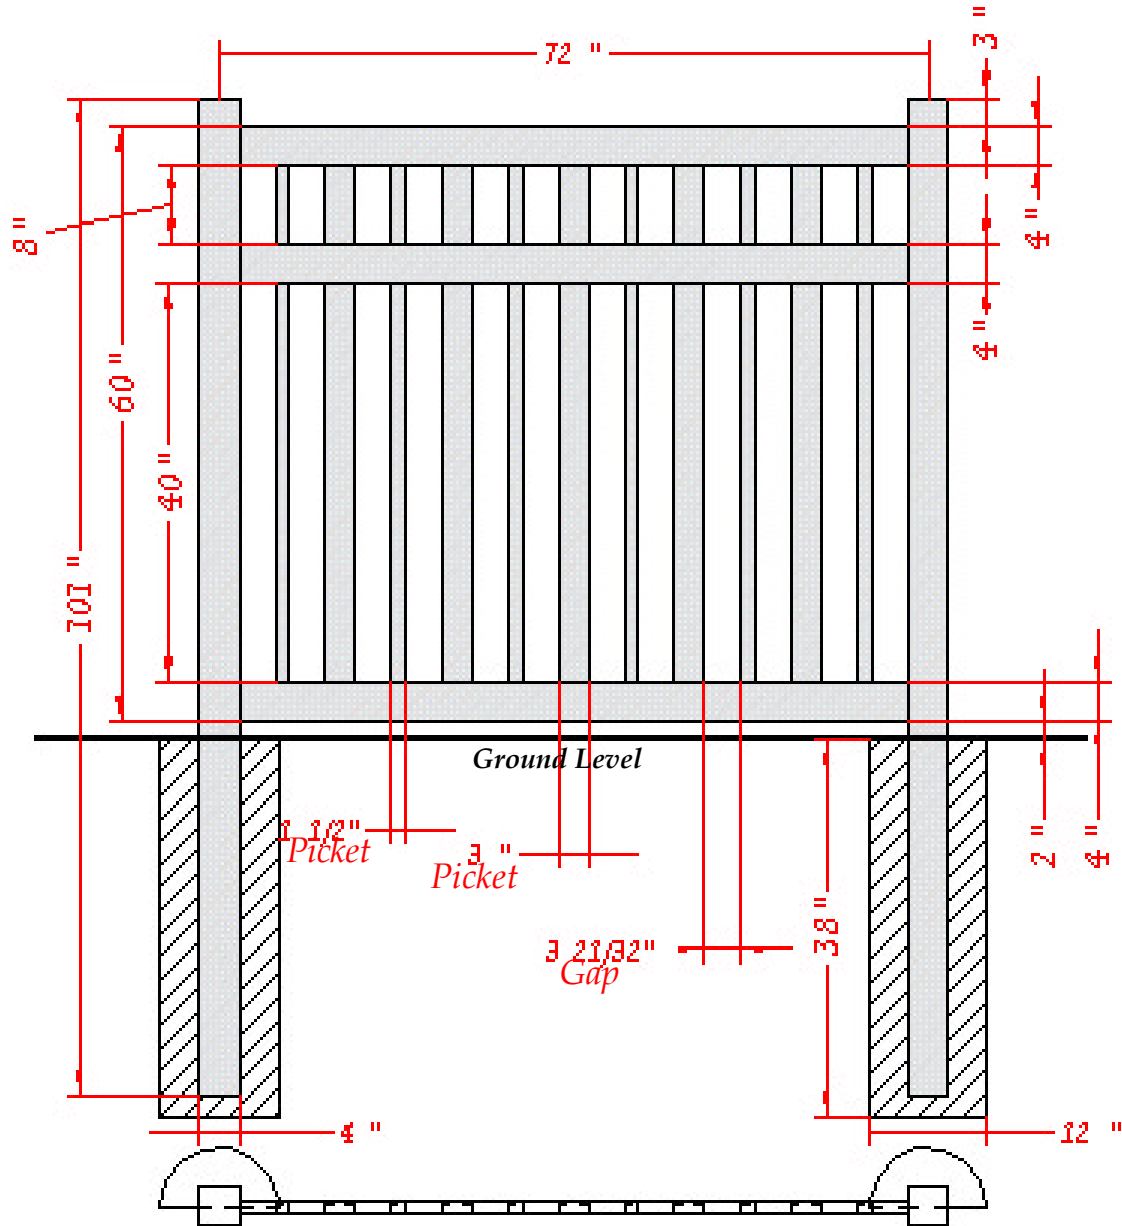

Johnstown

Contemporary Fence
48" x 72"

Johnstown

Contemporary Fence
60" x 72"

Johnstown

Contemporary Fence
72" x 72"