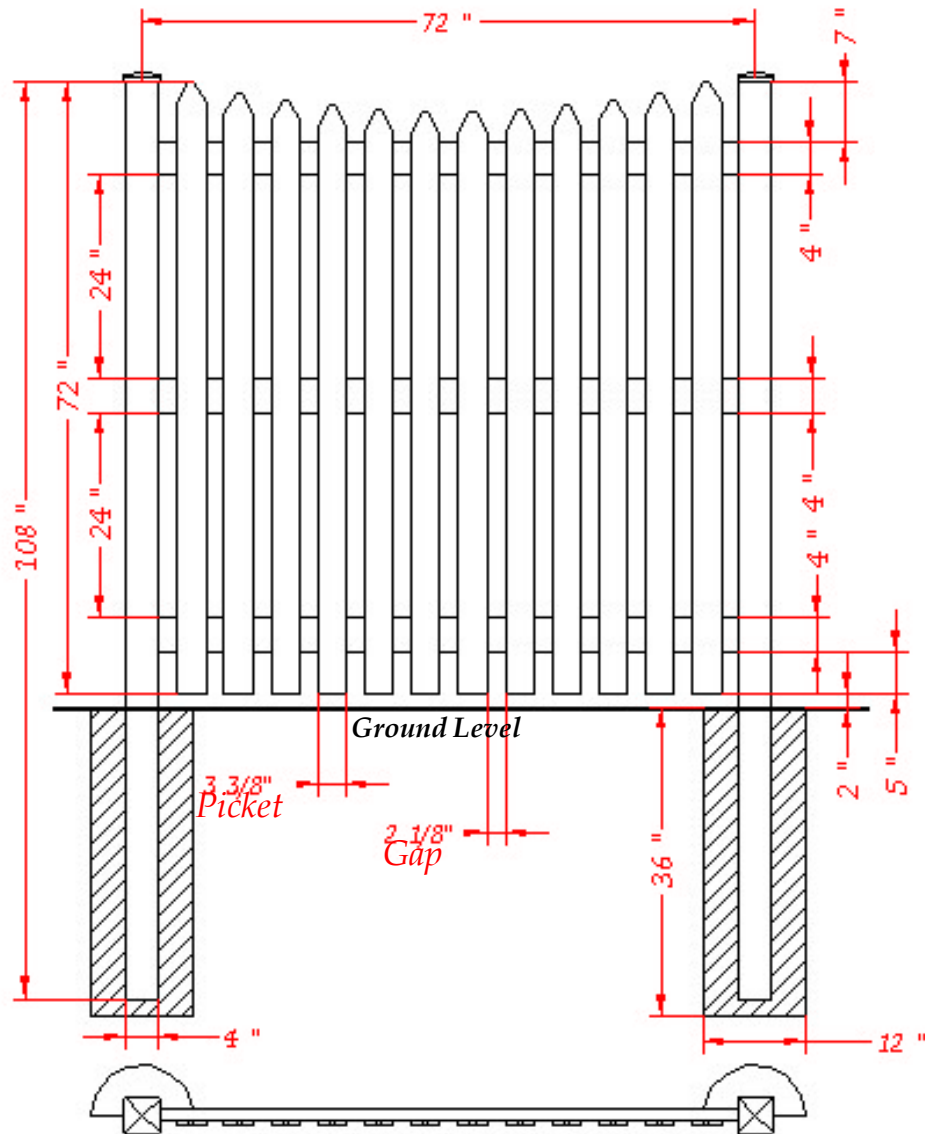

# Harrisburg

Picket Fence

48" x 72"

# Harrisburg

Picket Fence

60" x 72"

# Harrisburg

Picket Fence

72" x 72"

# Harrisburg

*Picket Fence*

36" x 94"