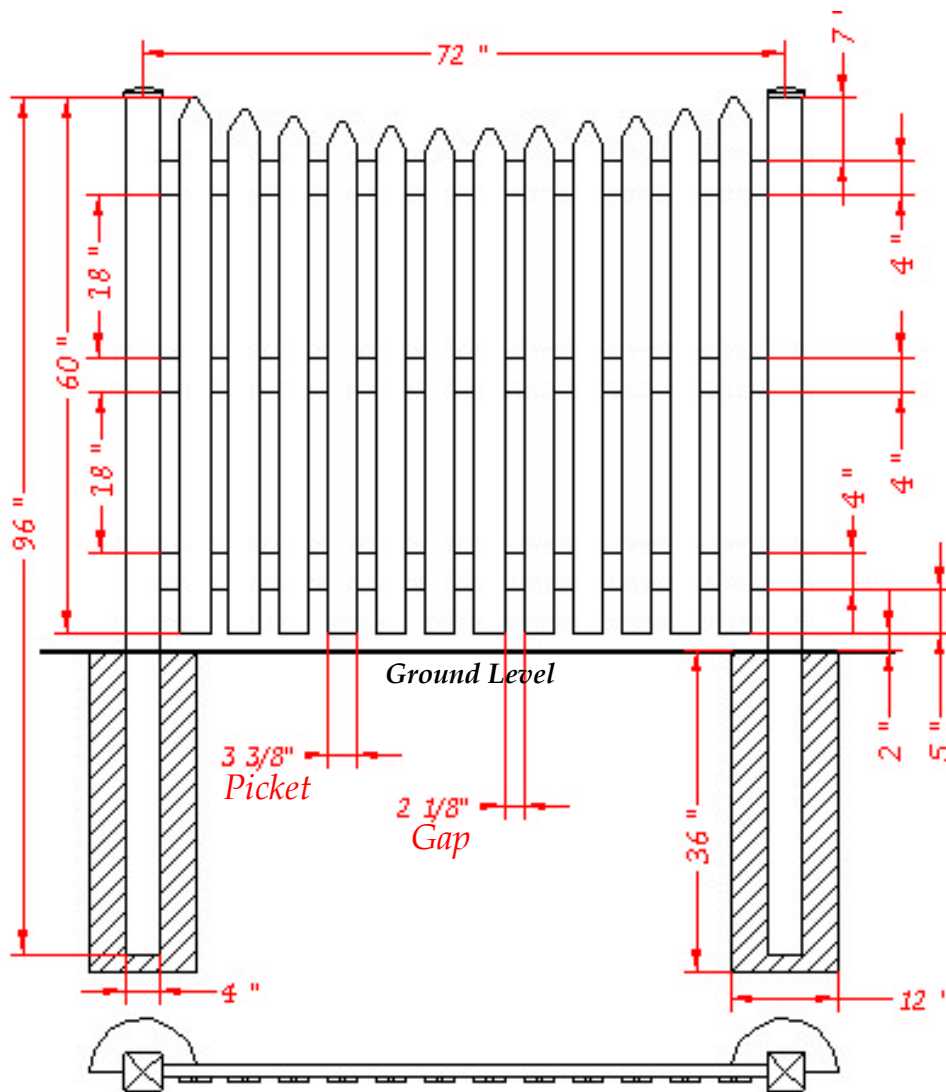

# Harrisburg

Picket Fence

48" x 72"

# Harrisburg

Picket Fence

60" x 72"

# Harrisburg

Picket Fence

72" x 72"

# Harrisburg

*Picket Fence*

36" x 94"