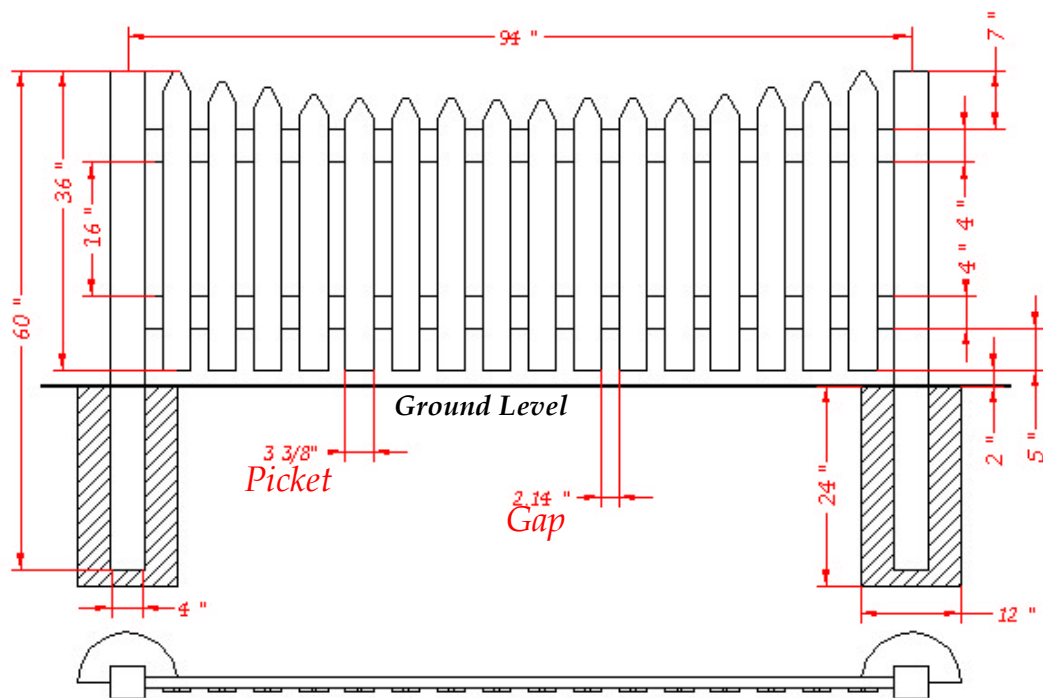

# Harrisburg

Picket Fence

72" x 72"

# Harrisburg

*Picket Fence*

36" x 94"

# Harrisburg

*Picket Fence*

42" x 94"