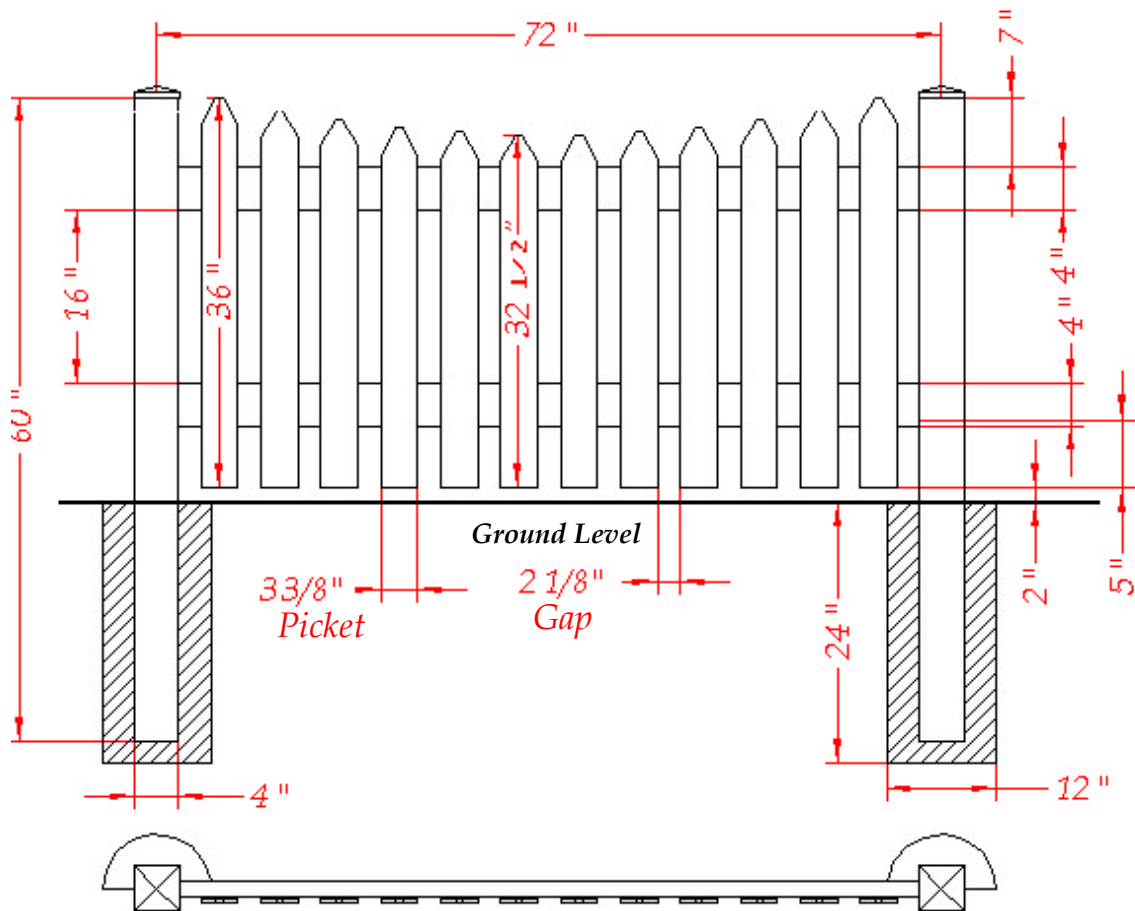

# Harrisburg

Picket Fence

36" x 72"

# Harrisburg

Picket Fence

42" x 72"

# Harrisburg

Picket Fence

48" x 72"

# Harrisburg

Picket Fence

60" x 72"