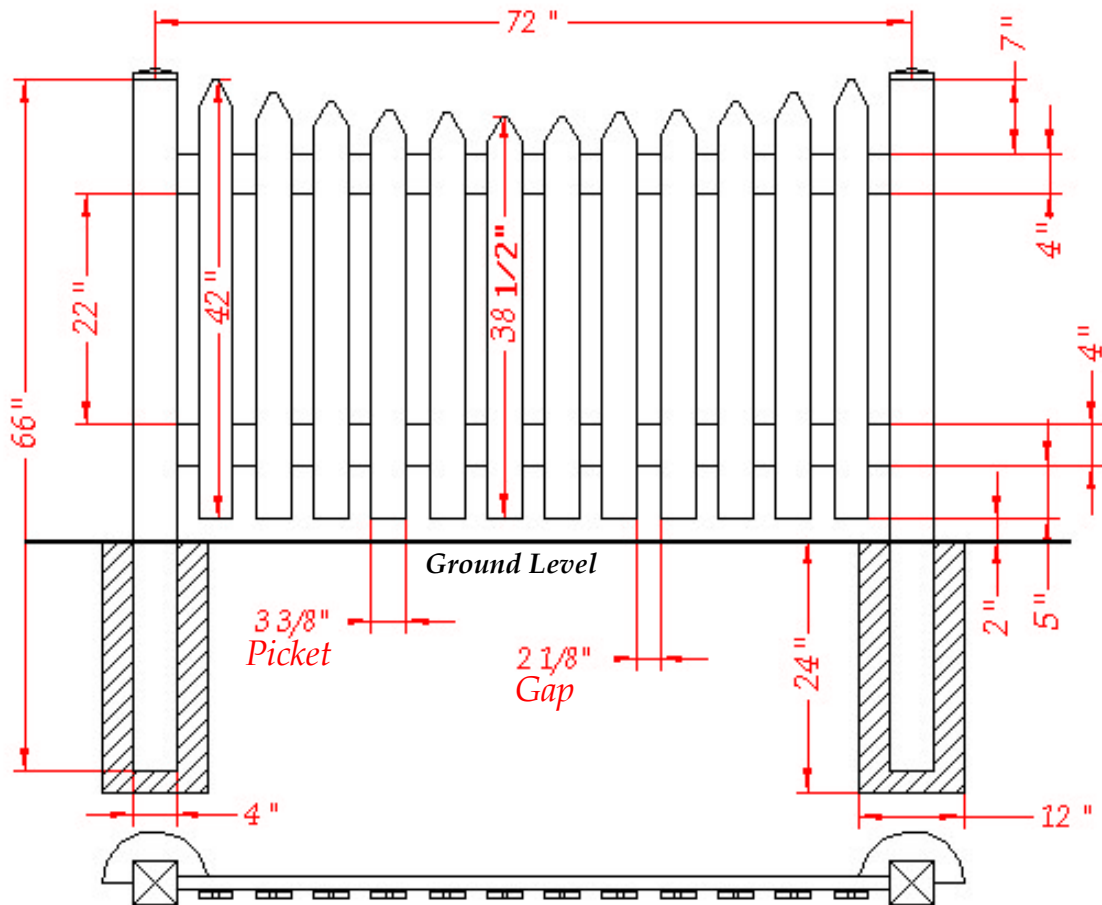

# Harrisburg

Picket Fence

36" x 72"

# Harrisburg

Picket Fence

42" x 72"

# Harrisburg

Picket Fence

48" x 72"

# Harrisburg

Picket Fence

60" x 72"