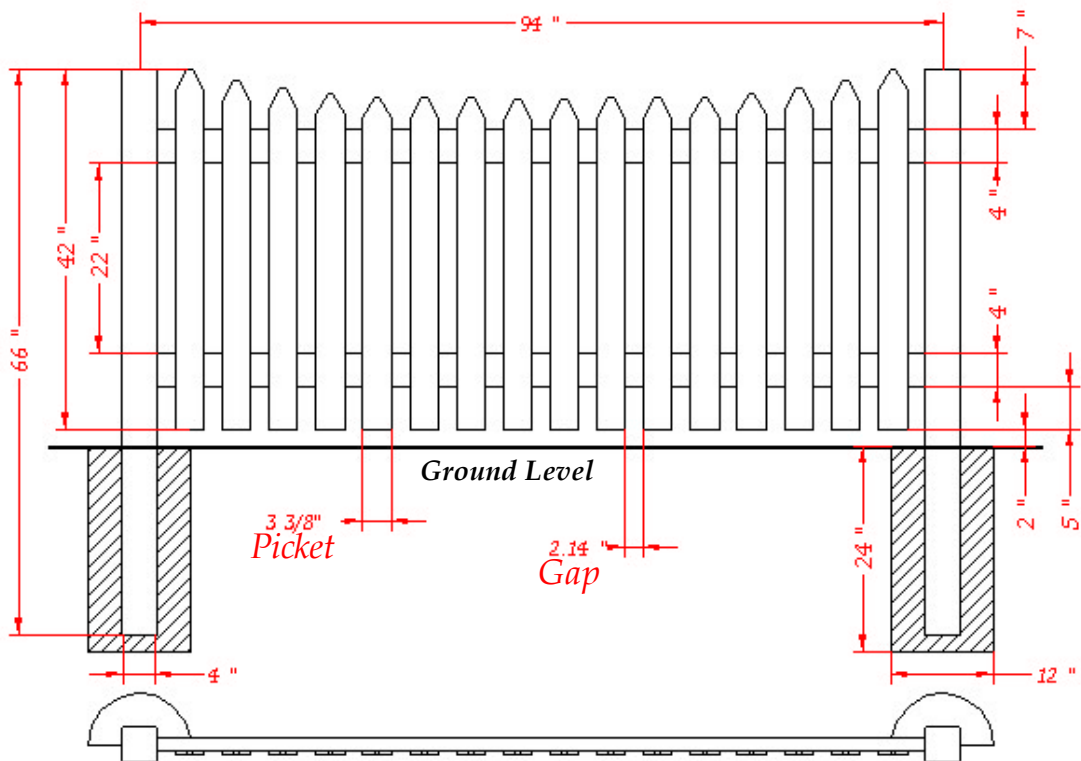

# Harrisburg

*Picket Fence*

36" x 94"

# Harrisburg

*Picket Fence*

42" x 94"

# Harrisburg

Picket Fence

48" x 94"