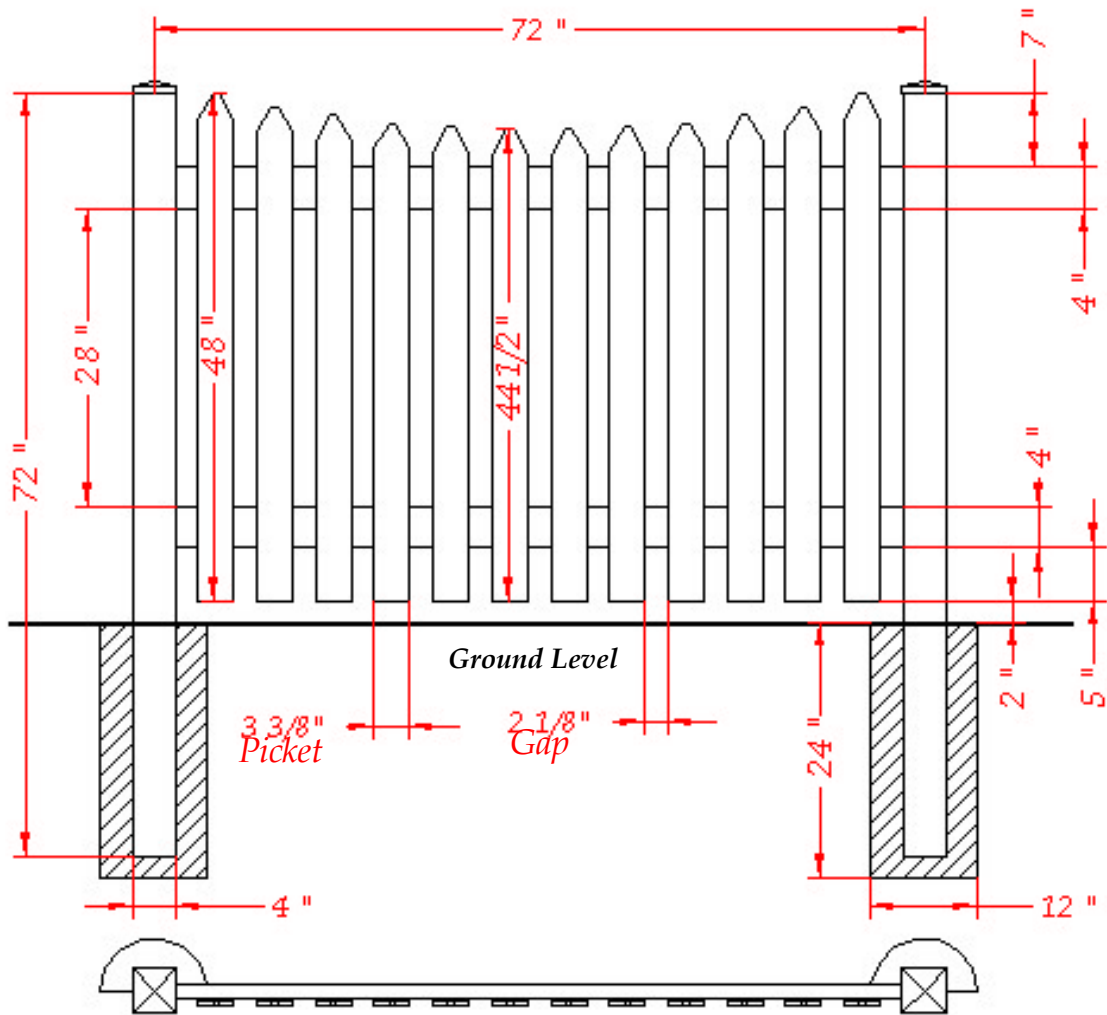

# Harrisburg

Picket Fence

36" x 72"

# Harrisburg

Picket Fence

42" x 72"

# Harrisburg

Picket Fence

48" x 72"

# Harrisburg

Picket Fence

60" x 72"