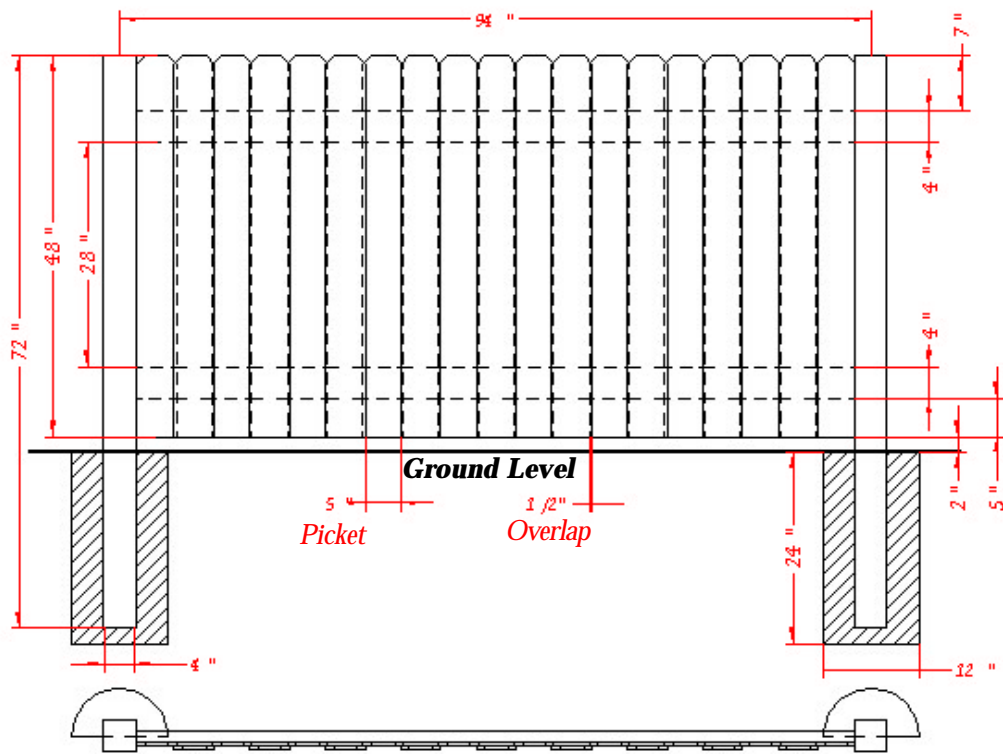

Carlisle

Privacy Fence

48" x 94"

Carlisle

Privacy Fence

72" x 94"

Carlisle

Privacy Fence

60" x 94"