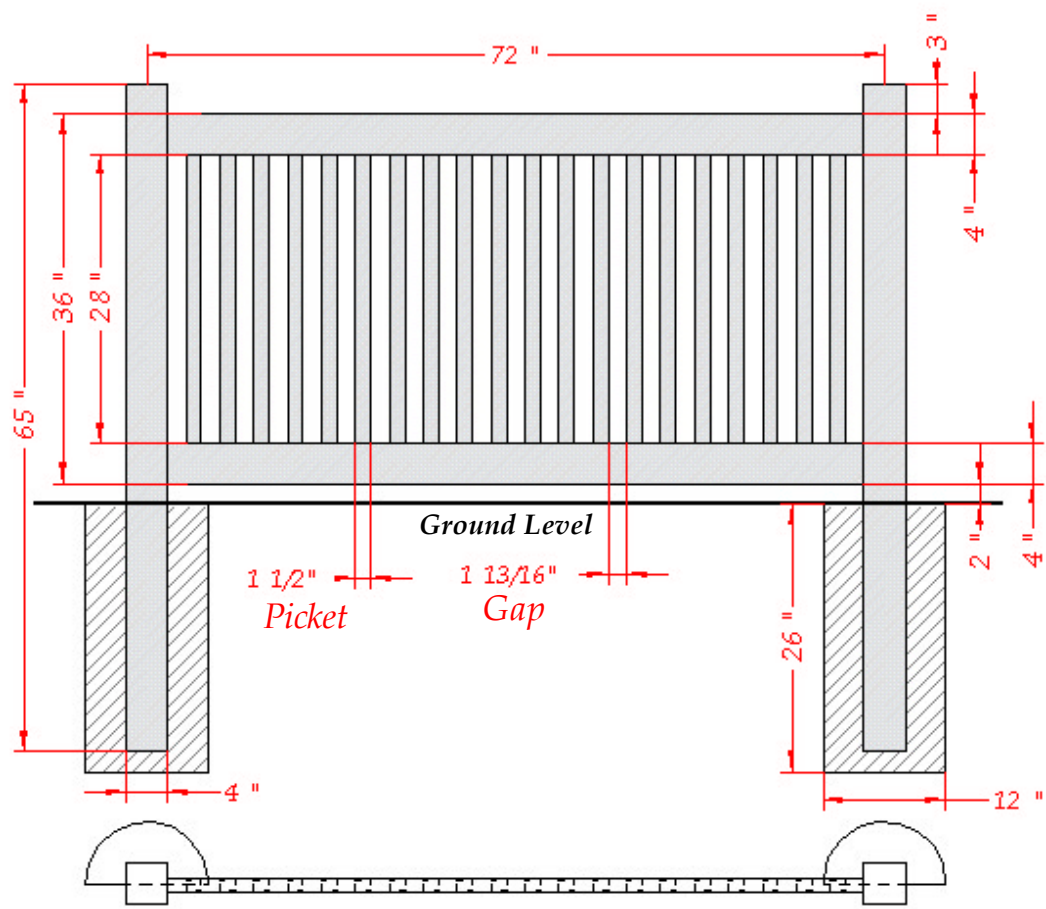

Breezewood

Contemporary Fence

36" x 72"

Breezewood

Contemporary Fence

48" x 72"

Breezewood

Contemporary Fence

60" x 72"

Breezewood

Contemporary Fence

72" x 72"