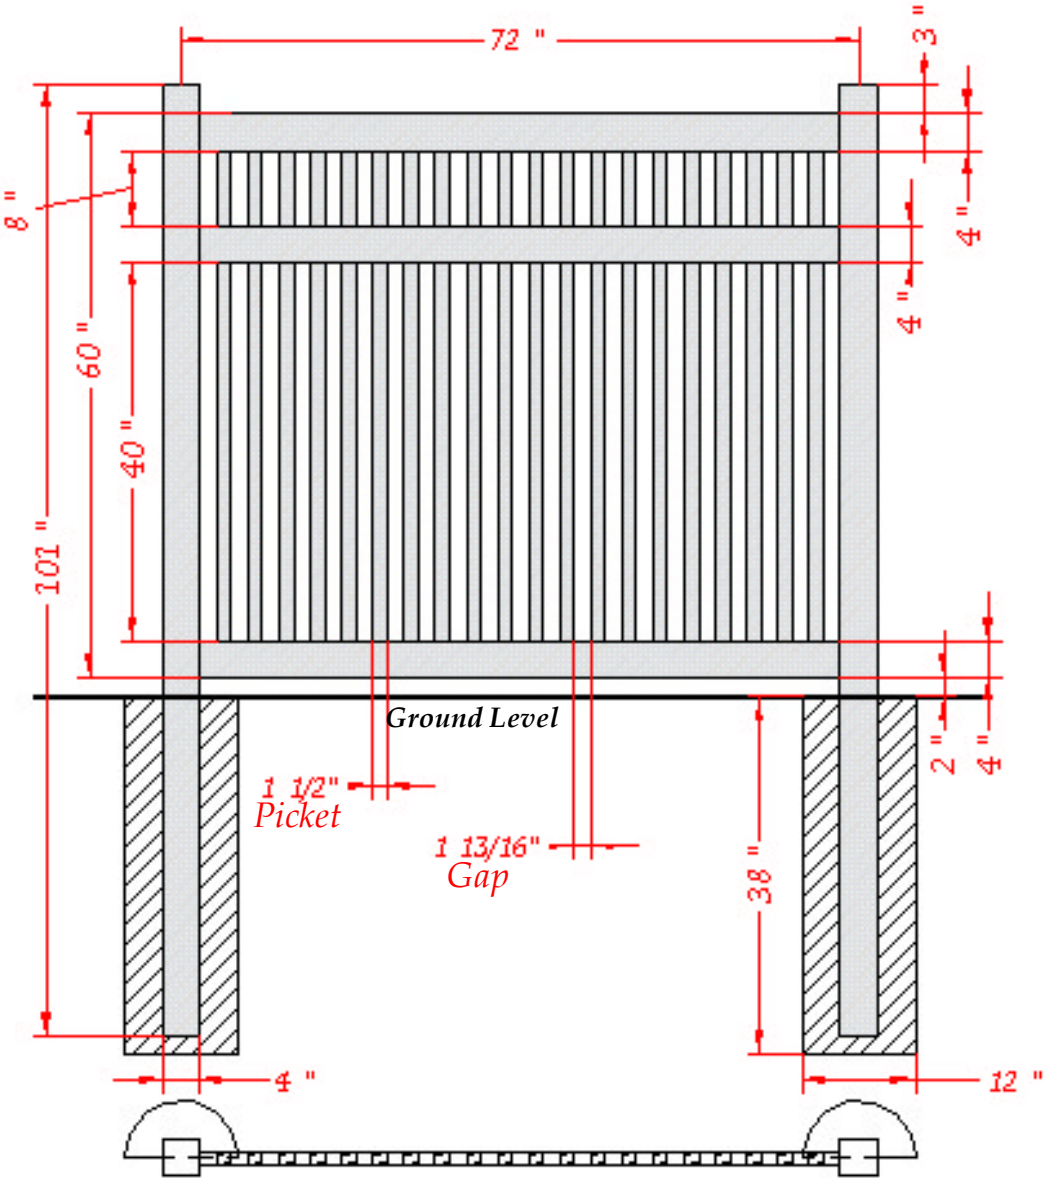

Breezewood

Contemporary Fence

36" x 72"

Breezewood

Contemporary Fence

48" x 72"

Breezewood

Contemporary Fence

60" x 72"

Breezewood

Contemporary Fence

72" x 72"