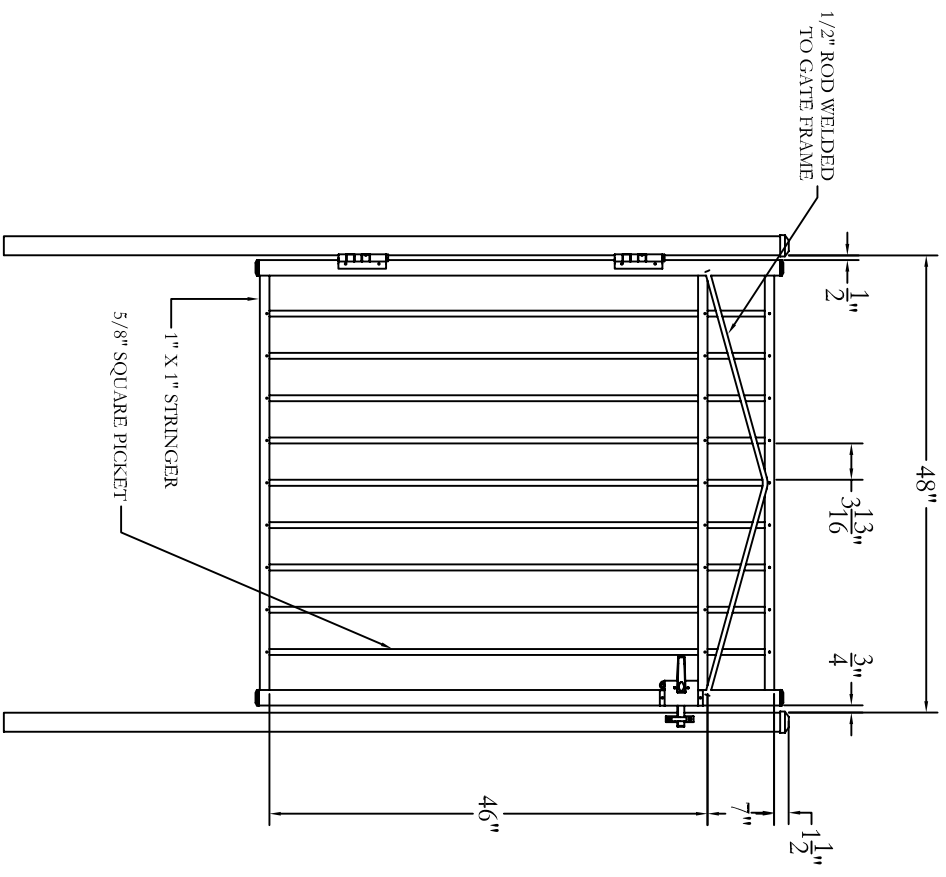

DATE	BY	DESCRIPTION	REVISION	DATE	BY	DESCRIPTION
NC	NC	INITIAL RELEASE				

Jerth[®]
 Manufacturing Co., Inc.
 Philadelphia, PA 19154
 (800) 344-2242

DRAWING: RESIDENTIAL GATE
 STYLE #202
 54" HIGH X 48" WIDE

SIZE	DWG NO.	DATE	REV
D	RS54U20248	1-1-05	NC
SCALE			SHEET 1 OF 1

© 2005. This drawing may not be altered or reproduced without the permission of Jerth Manufacturing Co., Inc.