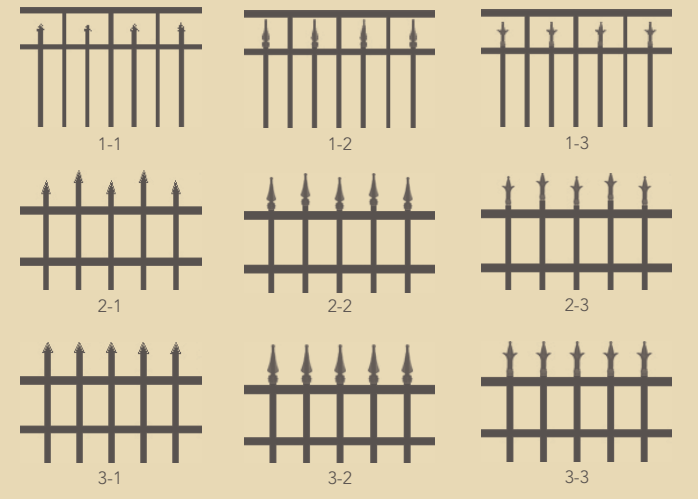

- 1 2 rail – flush bottom only
 - 2 2 or 3 rail design (3 rail – flush bottom only)
 - 3 3 rail – must be flush bottom
 - 4 3 rail only – exposed or flush bottom okay
 - 5 2 or 3 rail – exposed or flush bottom okay
 - 6 4 rail design – exposed or flush bottom okay
- * Not compliant if 5 ft. tall fences are required

Chandler Style

*Price, Value, Selection...
Nobody Comes Close*

EXPOSED PICKET

FLUSH BOTTOM PICKET

CHANDLER STYLE GATE

Style Selection Guide

You are probably aware that Aluminum profiles and powder coating processes have been around for many years. Shilo's roots can be traced through decades of time-tested powder coating operations through the window extrusion industry. This is why all the fencing products from Shilo are brought to you bundled with a LIFETIME LIMITED WARRANTY.

CLASSIC STYLES

WESTMORLAND STYLES

BLUE RIVER STYLES

CHANDLER STYLES

AVAILABLE OPTIONS

YOUR LOCAL SHILO DEALER IS:

Price, Value, Selection...
Nobody Comes Close