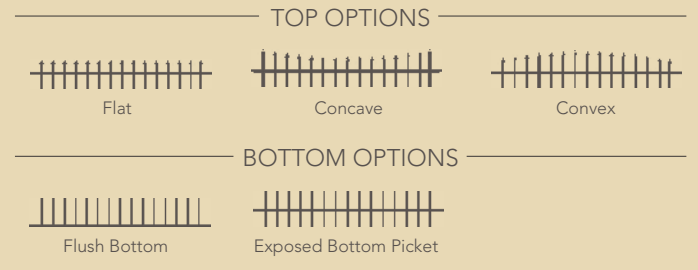

- 1 2 rail – flush bottom only
 - 2 2 or 3 rail design (3 rail – flush bottom only)
 - 3 3 rail – must be flush bottom
 - 4 3 rail only – exposed or flush bottom okay
 - 5 2 or 3 rail – exposed or flush bottom okay
 - 6 4 rail design – exposed or flush bottom okay
- * Not compliant if 5 ft. tall fences are required

Chandler Style

*Price, Value, Selection...
Nobody Comes Close*

EXPOSED PICKET

FLUSH BOTTOM PICKET

CHANDLER STYLE GATE

Style Selection Guide

You are probably aware that Aluminum profiles and powder coating processes have been around for many years. Shilo's roots can be traced through decades of time-tested powder coating operations through the window extrusion industry. This is why all the fencing products from Shilo are brought to you bundled with a LIFETIME LIMITED WARRANTY.

CLASSIC STYLES

WESTMORLAND STYLES

BLUE RIVER STYLES

CHANDLER STYLES

AVAILABLE OPTIONS

YOUR LOCAL SHILO DEALER IS:

Price, Value, Selection...
Nobody Comes Close