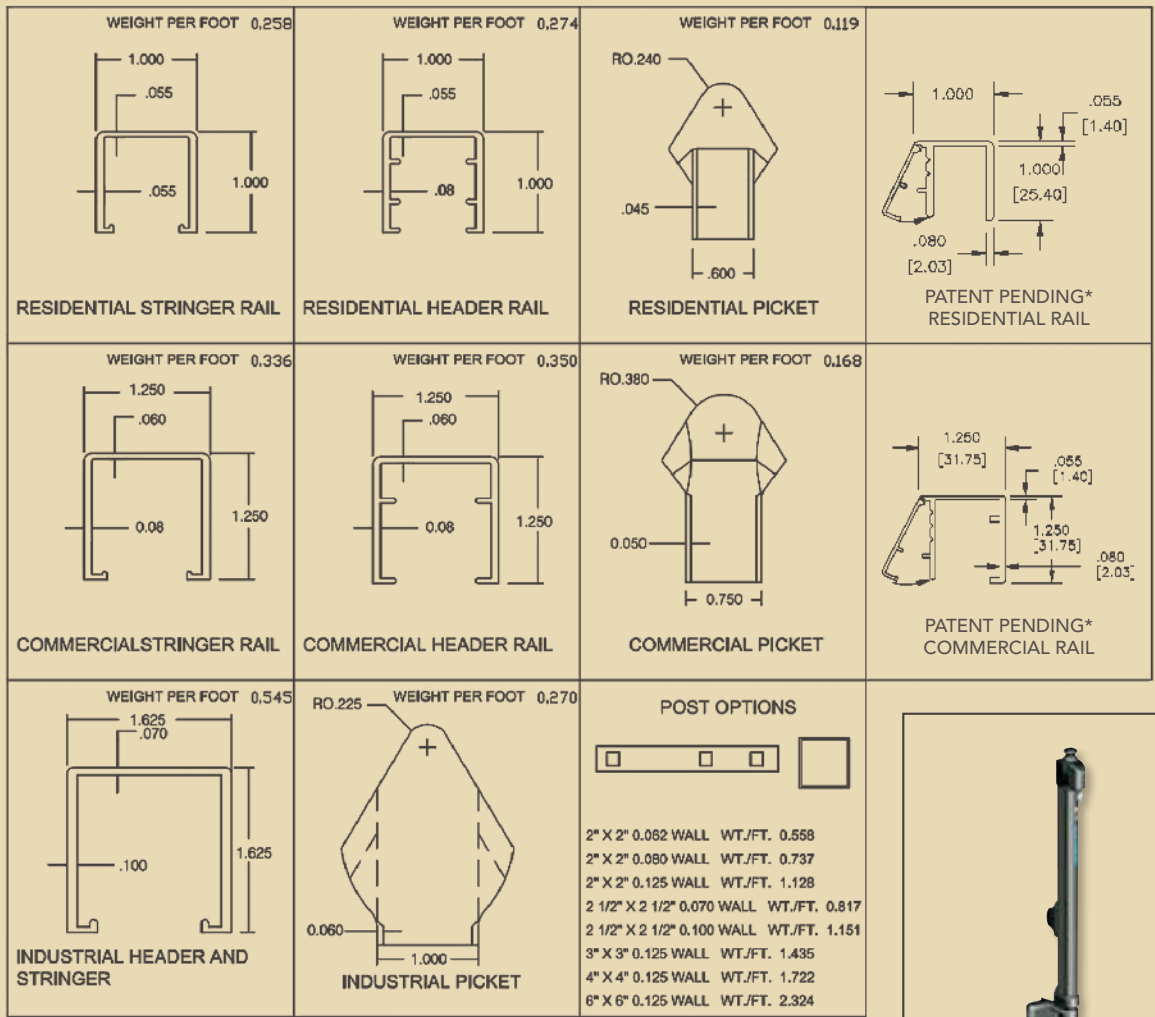

AVAILABLE OPTIONS

YOUR LOCAL SHILO DEALER IS:

Price, Value, Selection...
Nobody Comes Close